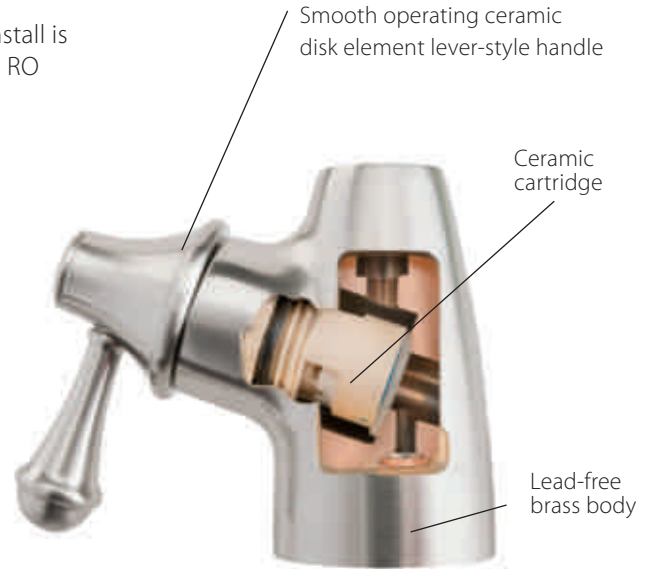

A close-up photograph of a sleek, modern chrome faucet with a high-arched spout. The faucet is mounted on a dark, polished countertop. In the background, a blurred kitchen scene is visible, featuring a dining table with blue chairs and framed pictures on the wall. The Tomlinson logo is positioned in the upper right corner.

tomlinson®

RO FAUCETS
FOR TODAY'S
HIGH-END KITCHENS

PURE STYLE • PURE QUALITY • PURE TOMLINSON

What Is Reverse Osmosis (RO)?

Reverse osmosis is a separation process that utilizes a semipermeable membrane to remove 90% to 99% of the impurities in drinking water.

Just as important as the quality of our faucets' internal construction is our ability to create faucets that enhance the style and function of virtually any kitchen design. Tomlinson offers a variety of styles ranging from Vintage to Ultra Contemporary in an appealing choice of finishes. Since it is the most visible component of a drinking water system, your faucet becomes a statement of your personal style.

Common Features

Our faucets embody quality from the inside components to the remarkable finishes. Tomlinson RO Faucets feature:

- Certified to NSF/ANSI 61-9 & 372
- Designs complement today's upscale kitchens
- Ten finishes to match any décor
- Lever-style handles
- Protective spout tip design prevents after-drip
- One gallon-per-minute flow
- Internal ceramic disk provides smooth operation
- High-reach neck, approximately 12" (350mm), swivels 360°
- All mounting hardware is included
- Patented modular air gap (U.S. Patent #7,011,106)
- Retrofits most brands
- Two-year warranty